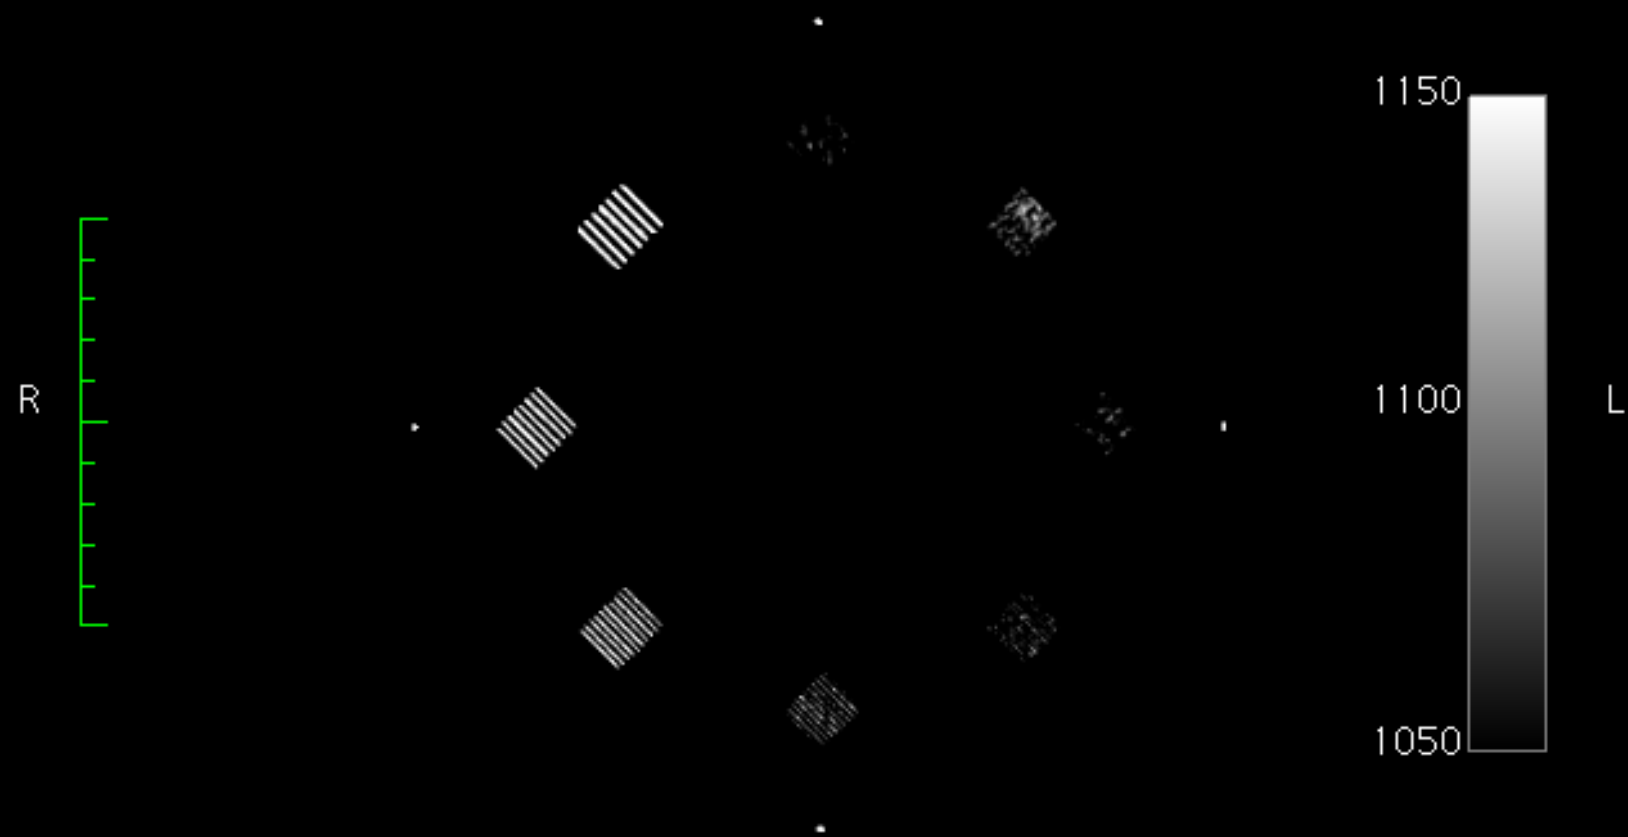

Image size: 768 x 768  
View size: 635 x 635  
WL: 1100 WW: 100

A

NIST  
HRCT/Thorax  
5920  
7

Zoom: 83% Angle: 0

Im: 2/2 (I -> S)

Thickness: 1.00 mm Location: 123.10 mm

P

11/15/10 9:54:16 AM

Made In OsiriX